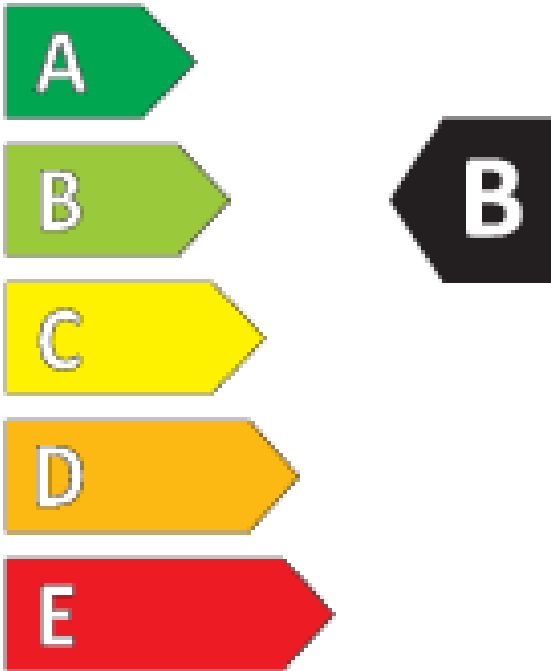

# ENERG

Continental

0355097

205/65 R 15 99 V XL

C1

2020/740